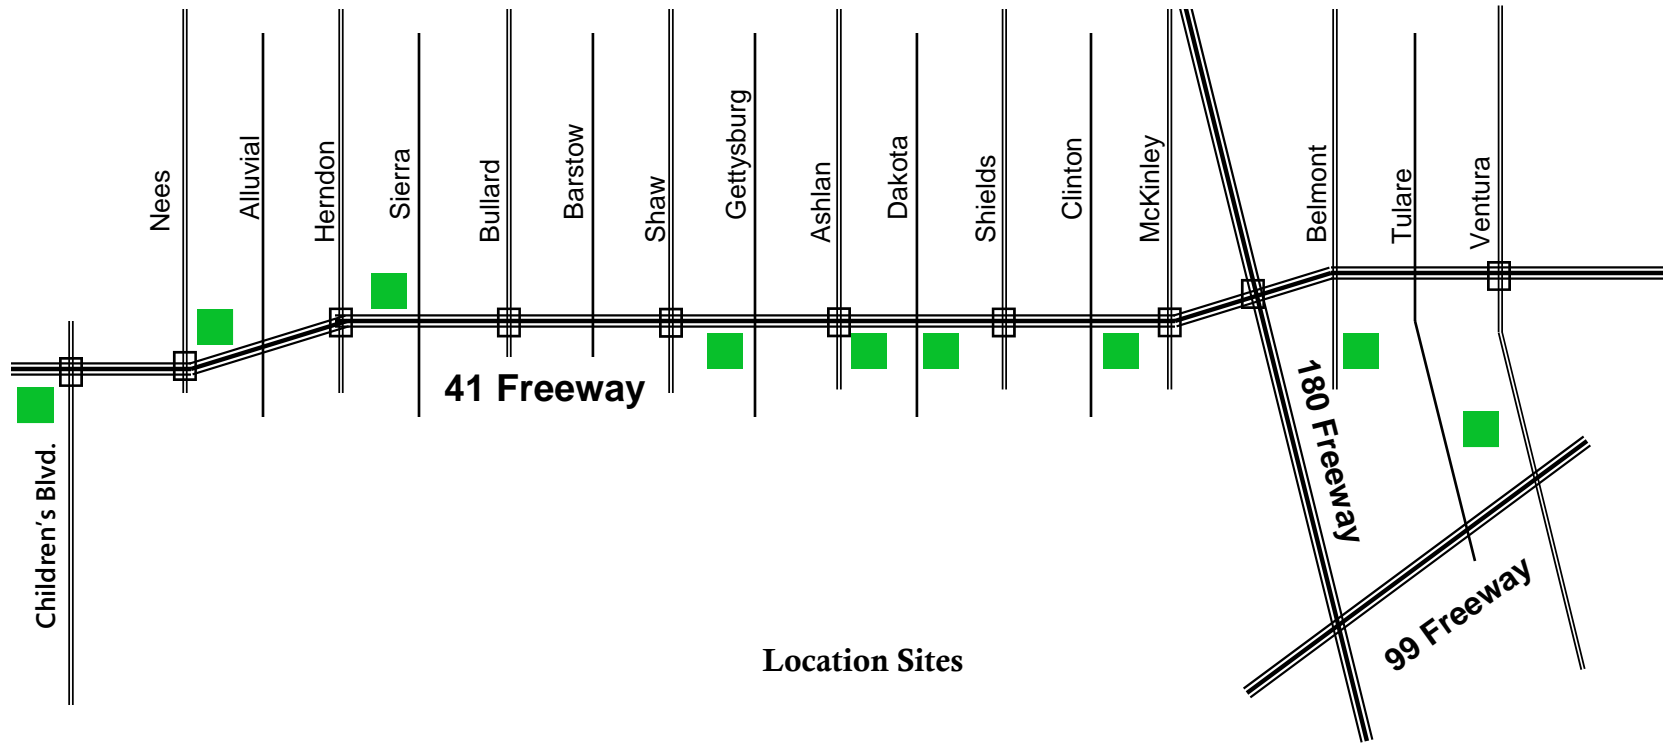

Fresno 41 Freeway Line

■ Potential Station Location and
Transit Oriented Development Site

Location Sites

- 1: Downtown Station
- 2: Belmont Station
- 3: McKinley/Clinton Station
- 4: Dakota Station
- 5: Ashlan Station
- 6: Gettysburg Station
- 7: Sierra Station
- 8: Nees Station
- 9: Children's Station