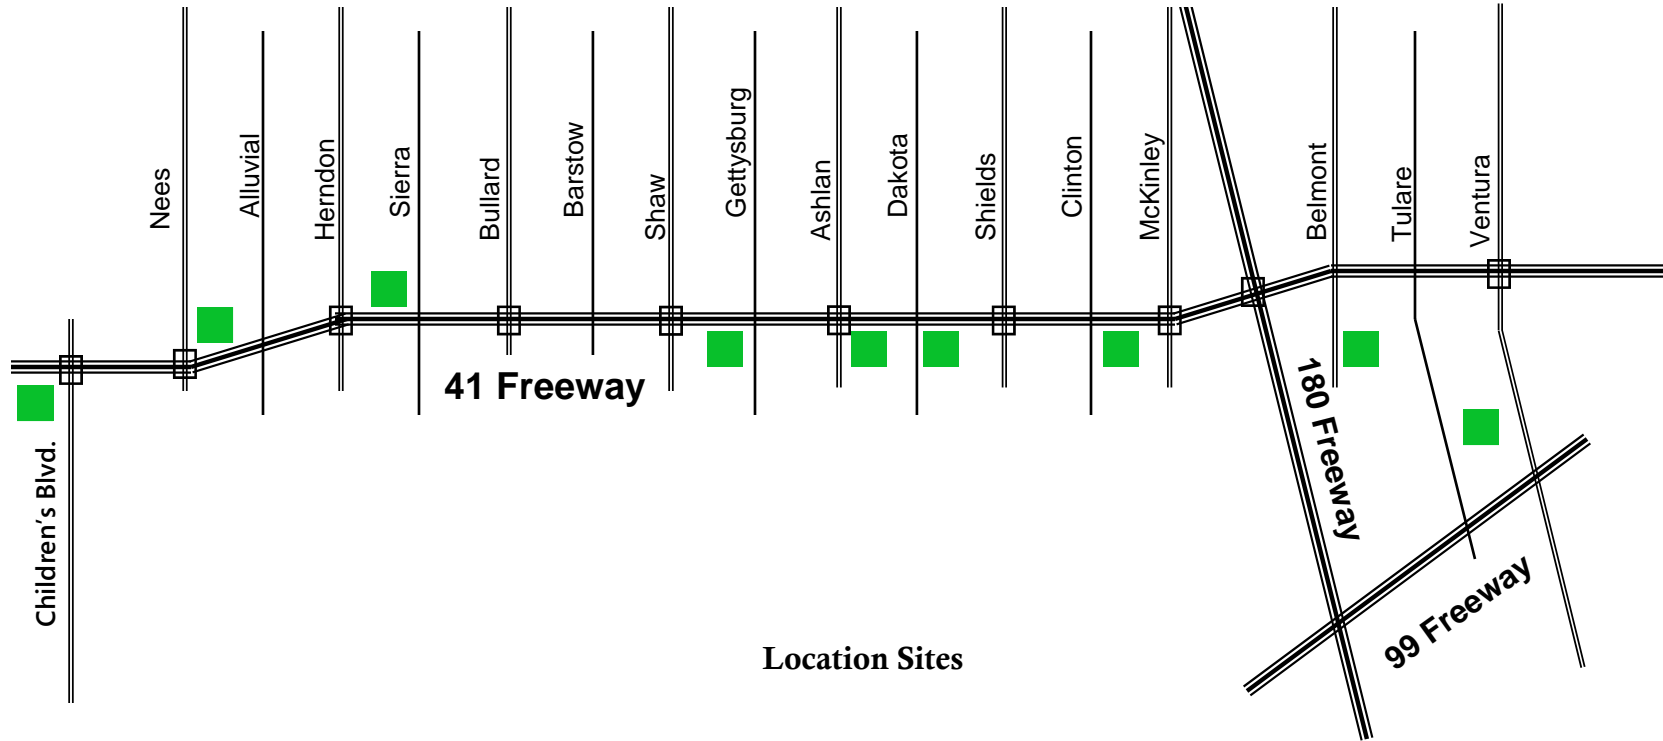

Fresno 41 Freeway Line

 Potential Station Location and
Transit Oriented Development Site

Location Sites

- 1: Downtown Station
- 2: Belmont Station
- 3: McKinley/Clinton Station
- 4: Dakota Station
- 5: Ashlan Station
- 6: Gettysburg Station
- 7: Sierra Station
- 8: Nees Station
- 9: Children's Station