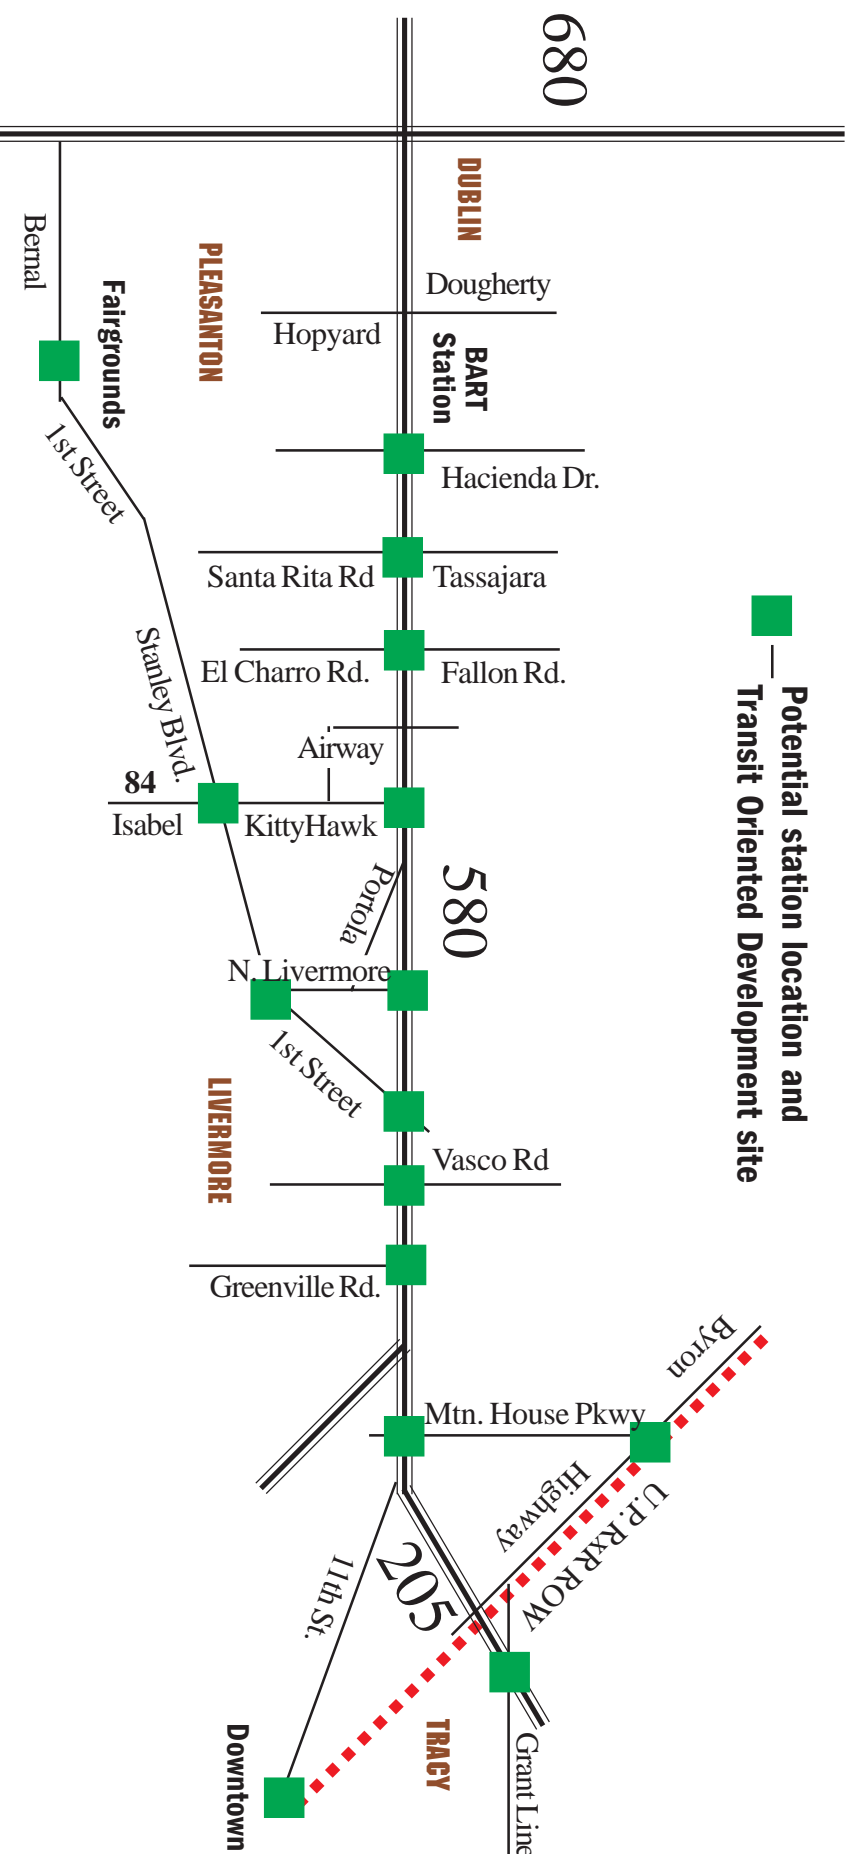

# Tri Valley-Tracy Line

## CyberTran

### Station Location

- Fairgrounds, Pleasanton
- Hacienda Drive, Pleasanton
- Tassajara/Santa Rita Rd., Dublin/Pleasanton
- El Charro Rd./Fallon Rd., Dublin/Pleasanton
- Airway/Kitty Hawk/84/Isabel, Livermore
- 84/Isabel @ Stanley Blvd., Livermore
- N. Livermore/I-580

### Station Location

- Downtown Livermore
- 1st Street, Livermore
- Vasco Road, Livermore
- Greenville Rd., Livermore
- Mtn. House Parkway @ 205, Mountain House
- Mtn. House Parkway @ Byron Hwy, Mountain House
- Grant Line Road, Tracy
- Downtown Tracy (Multimodal station)